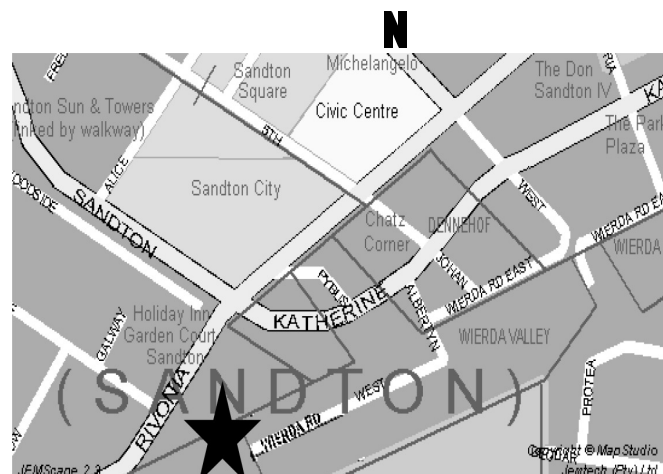

Rather that you are waiting for your children than your children are waiting for you!

The pricing for the bus service is R700 one way and R1400 to and from Sugar Bay.

DIRECTIONS TO 35 WIERDA ROAD WEST (FROM THE M1): Take the Grayston Drive off ramp, turn right (if coming on the M1S) or turn left if coming from (M1N). Carry along Grayston drive get into the left hand lane and follow the road downwards (do not go over the flyover bridge). At the intersection you will yield to your left into Katherine Street. Continue straight passing through three Traffic lights. Approx 5m after the third traffic light turn left into Albertyn Avenue. Follow the road round the bend - it will become Wierda Rd West. Continue straight to the Cul De Sac, and you will see the parking lot for 35 Wierda Road West on your right hand side.

The resort telephone number is 032 485 3097.

BELOW: An extract from a map of Sandton, shown in two different magnifications, with a star * depicting 35 Wierda Road West.

Coordinates -26.113589, 28.054862