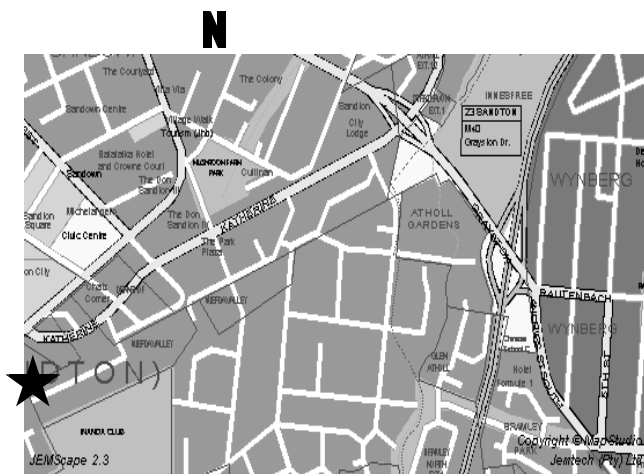

Rather that you are waiting for your children than your children are waiting for you!

The pricing for the bus service is R700 one way and R1400 to and from Sugar Bay.

DIRECTIONS TO 35 WIERDA ROAD WEST (FROM THE M1): Take the Grayston Drive off ramp, turn right (if coming on the M1S) or turn left if coming from (M1N). Carry along Grayston drive get into the left hand lane and follow the road downwards (do not go over the flyover bridge). At the intersection you will yield to your left into Katherine Street. Continue straight passing through three Traffic lights. Approx 5m after the third traffic light turn left into Albertyn Avenue. Follow the road round the bend - it will become Wierda Rd West. Continue straight to the Cul De Sac, and you will see the parking lot for 35 Wierda Road West on your right hand side.

The resort telephone number is 032 485 3097.

BELOW: An extract from a map of Sandton, shown in two different magnifications, with a star * depicting 35 Wierda Road West.

Coordinates -26.113589, 28.054862